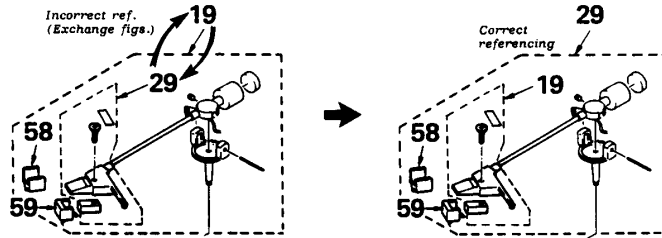

SONY.

Hi-Fi Products
Service Bulletin

Model: PS-LX100/LX285

No. 62

Subject: Reference Numbers Are Interchanged **Date:** February 23, 1989

Symptom:
(**)

Solution: Please correct your service manual as shown below:

Ref. No.	Description	Part Number
19	Head Assembly, PU	4-896-320-01
29	Arm Assembly	X-4895-411-1

CSA-13 Turntable

Reference: KCP

PRINTED IN U.S.A.
CSA-13189-5